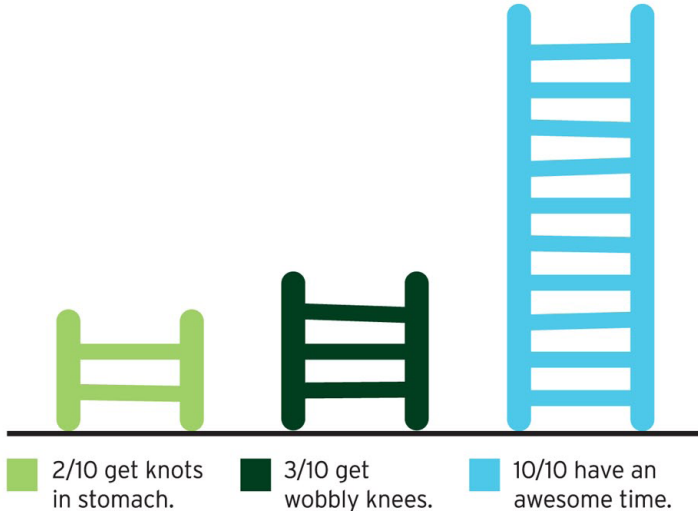

WHY TEAM-BUILD WITH WILDPLAY?

Team-building improves communication between all team members, even management.*

Team-building can encourage leadership in people that aren't normally that way inclined.*

Relationships, trust, efficiency, and performance are all improved as a result of team-building.*

No group is too big or small! No matter the size, your team gets exclusive access to the Monkido Adventure Courses.

Aerial and ground-based activities for all comfort levels. Everyone gets included, from the curious to the courageous.

Mon	Tue	Wed	Thu	Fri
✓	✓	✓	✓	✓

Available Monday - Friday, with flexible scheduling. Our clan members make booking and planning super easy.

BOOK A VISIT AND YOUR GROUP GETS:

- WildPlay's exclusive Monkido Adventure Course activity. *That's dozens of progressively challenging suspended obstacle games and ziplines, reaching up to 60-feet above ground in our awesome outdoor environment.*
- Visit dates and times that fit your schedule.
- **GROUP RATE** that suits the size of your team.
- Ways to up the fun and memories with other add-on Element activities.
- Space and time on the ground to include any other team-building activities..
- All the equipment and support you need to make booking and participation super easy and welcoming. *Everyone gets included.*